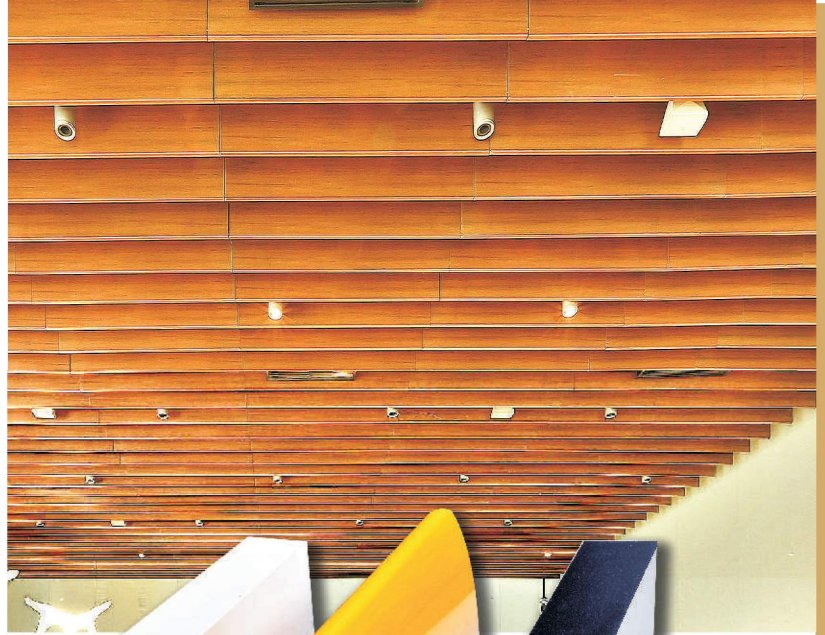

COMET

Speciality Ceiling Systems

BAFFLE CEILING

50 X 100 and 25X100MM

BAFFLE CEILING

50 x 50 mm

50 x 100

25 x 100

Oval

Wooden finish in teak or rubber wood.