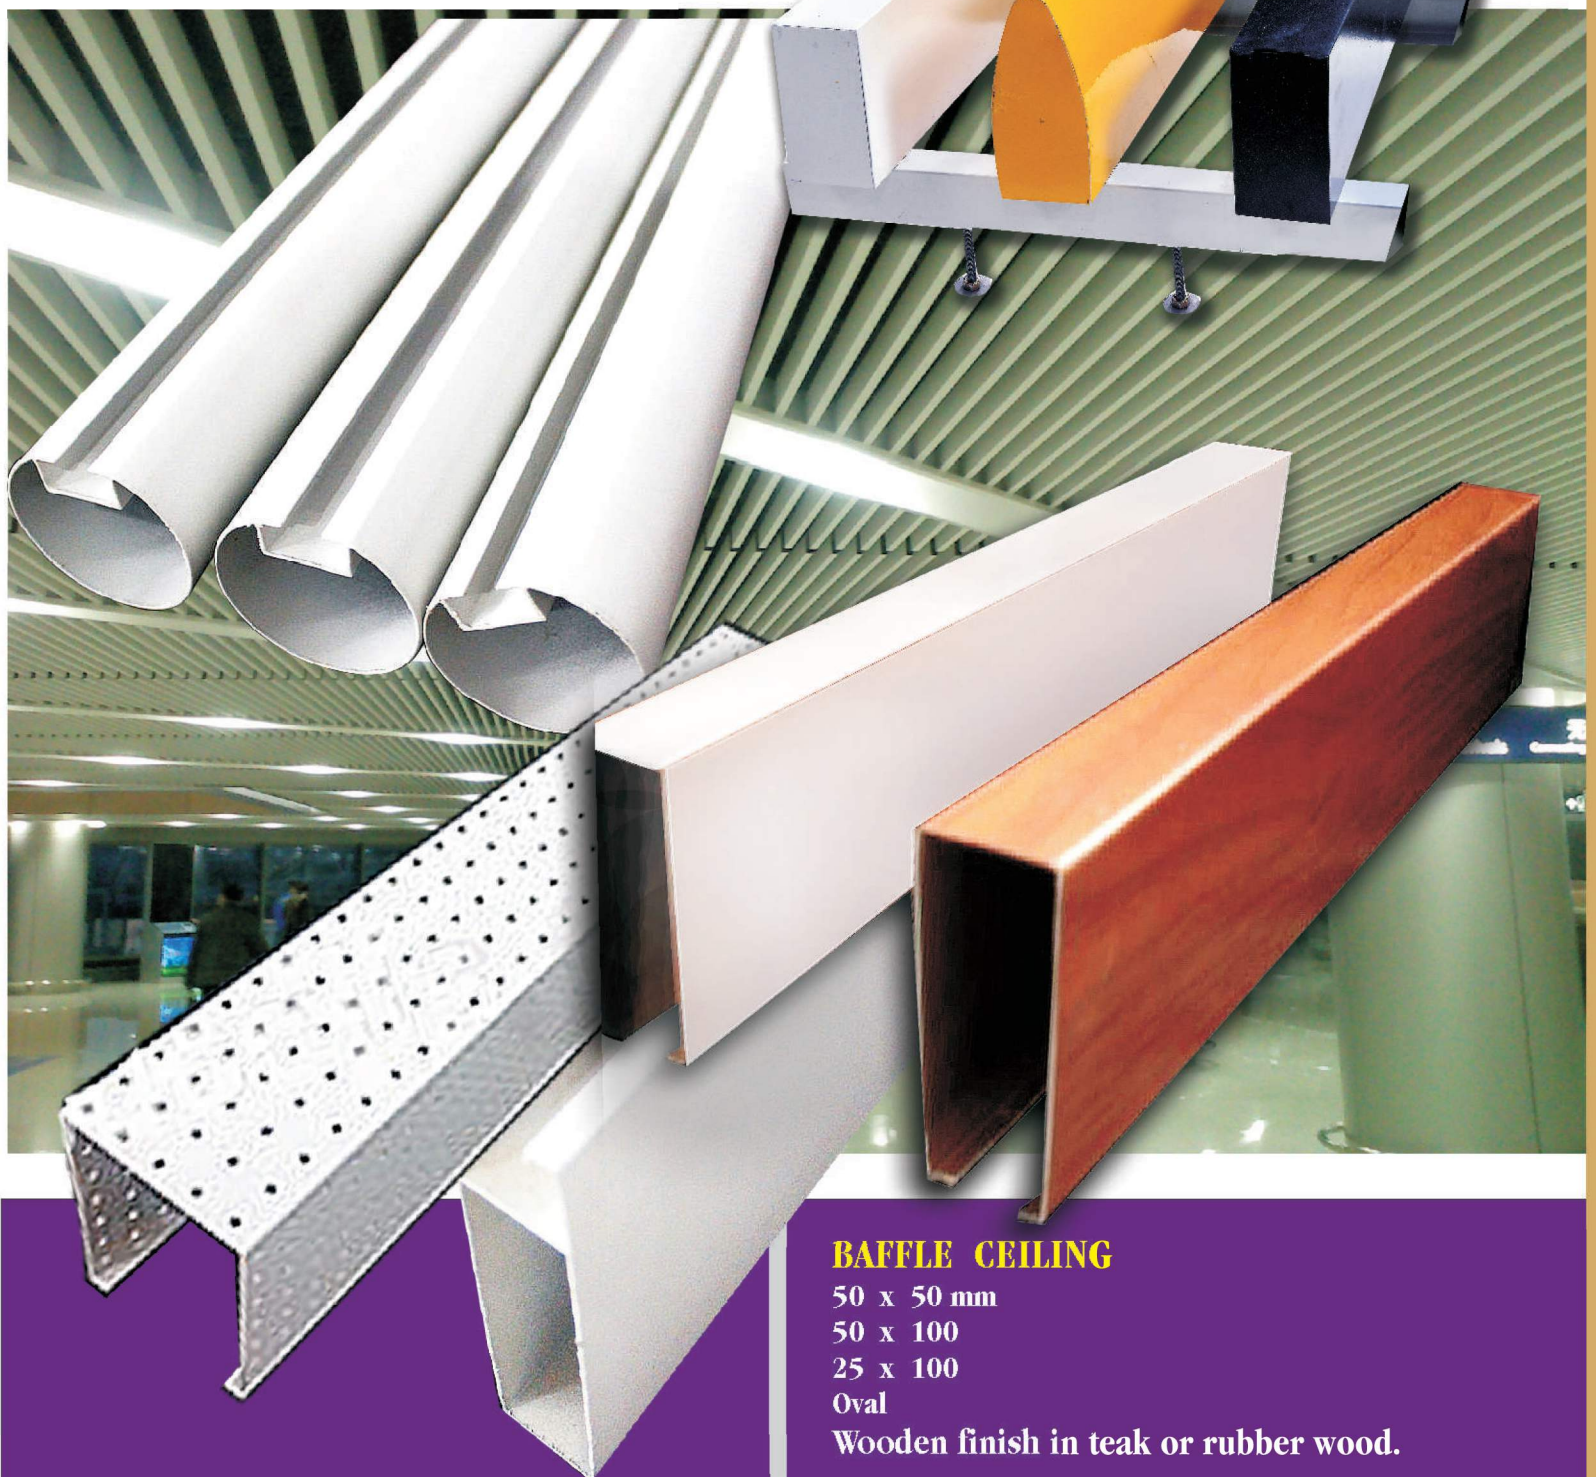

COMET

Speciality Ceiling Systems

BAFFLE CEILING

50 X 100 and 25X100MM

BAFFLE CEILING

50 x 50 mm

50 x 100

25 x 100

Oval

Wooden finish in teak or rubber wood.