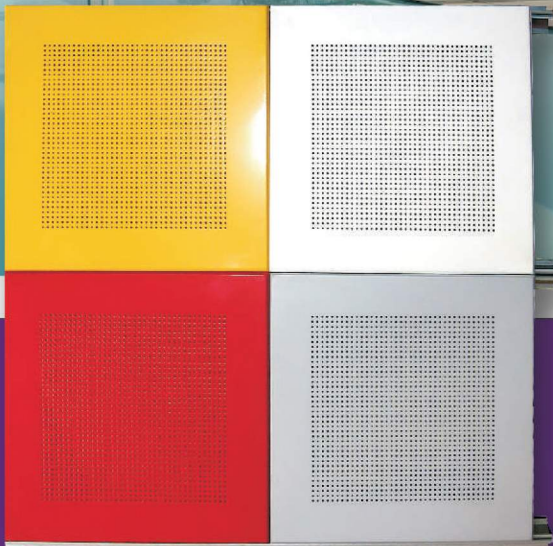

COMET

Speciality Ceiling Systems

CLIP-IN SYSTEM

SIZE: 600 X 600/ 600 X1200 MM

CLIP- IN SYSTEM

Gi color coated

Aluminum and stainless steel,

light reflection 68%, fire rating - class a