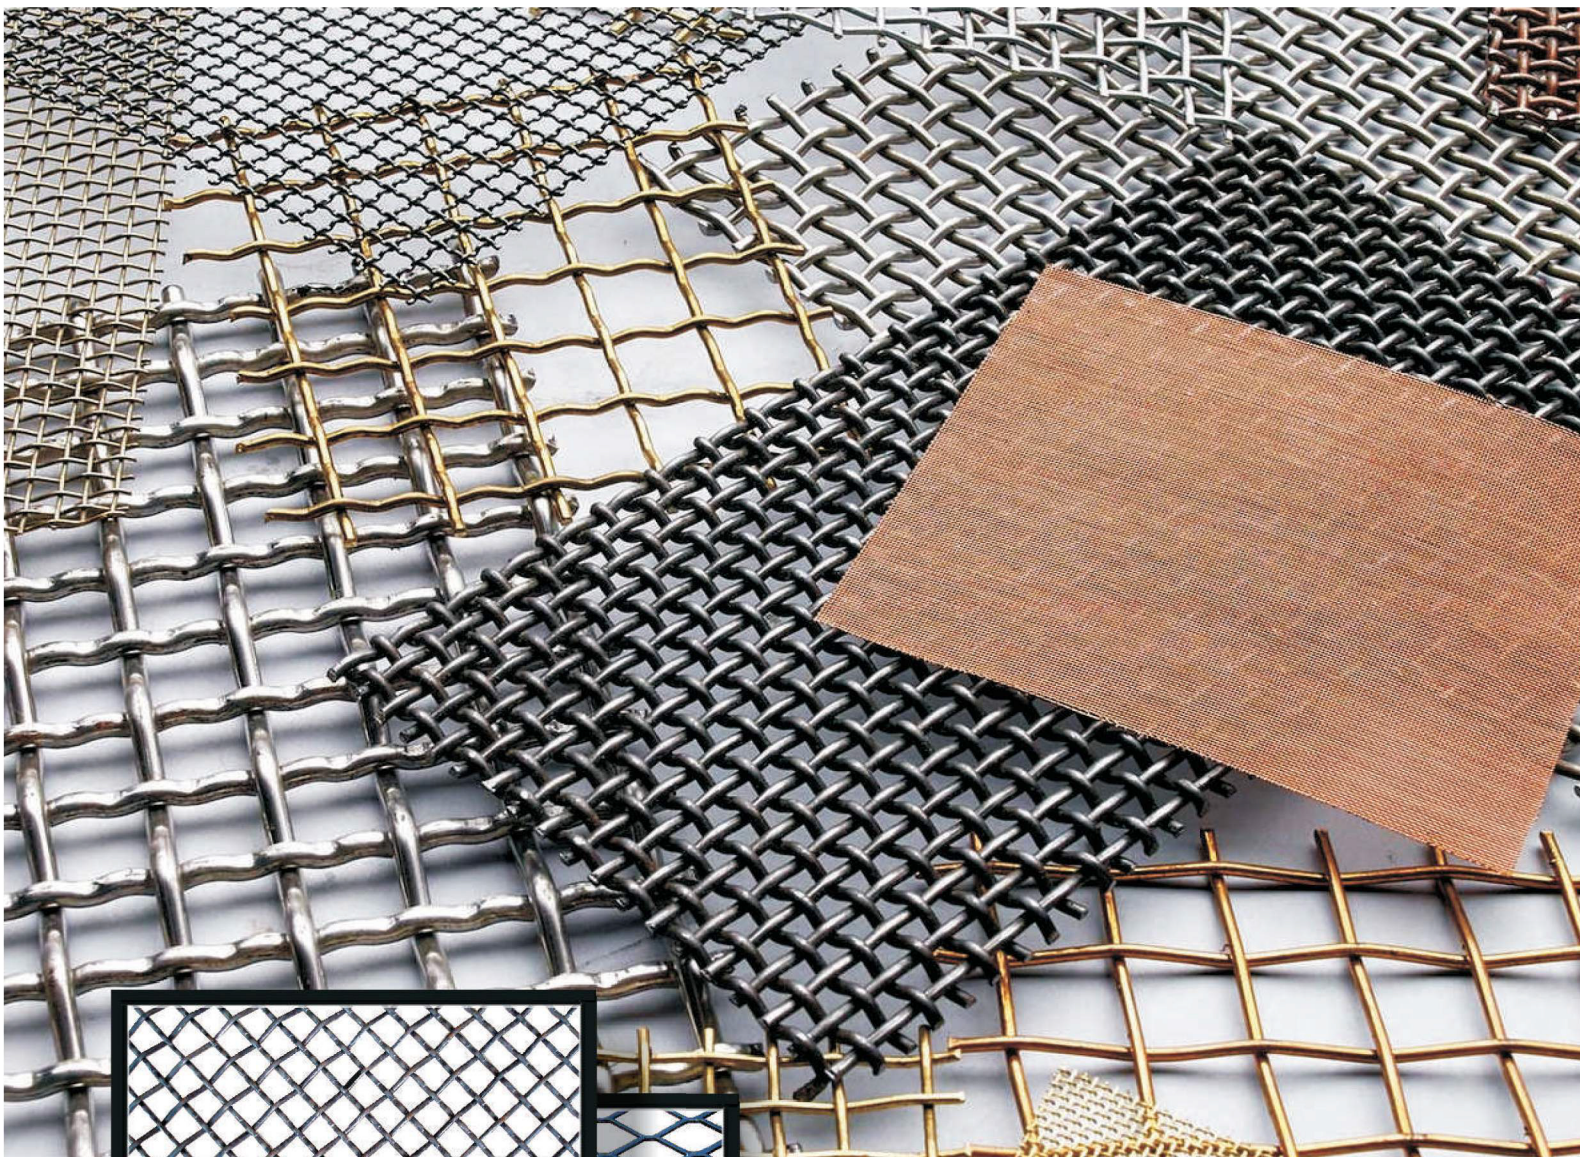

COMET

Speciality Ceiling Systems

ensileta global infra

Think Beyond

www.ensiletaventureprodux.com

+91 93802 89546

MESH CEILING

SQUARE and DIAMOND

MESH CEILING
Square - Diamond

Expanded mesh, welded mesh and wire mesh
with different dimension and finish.