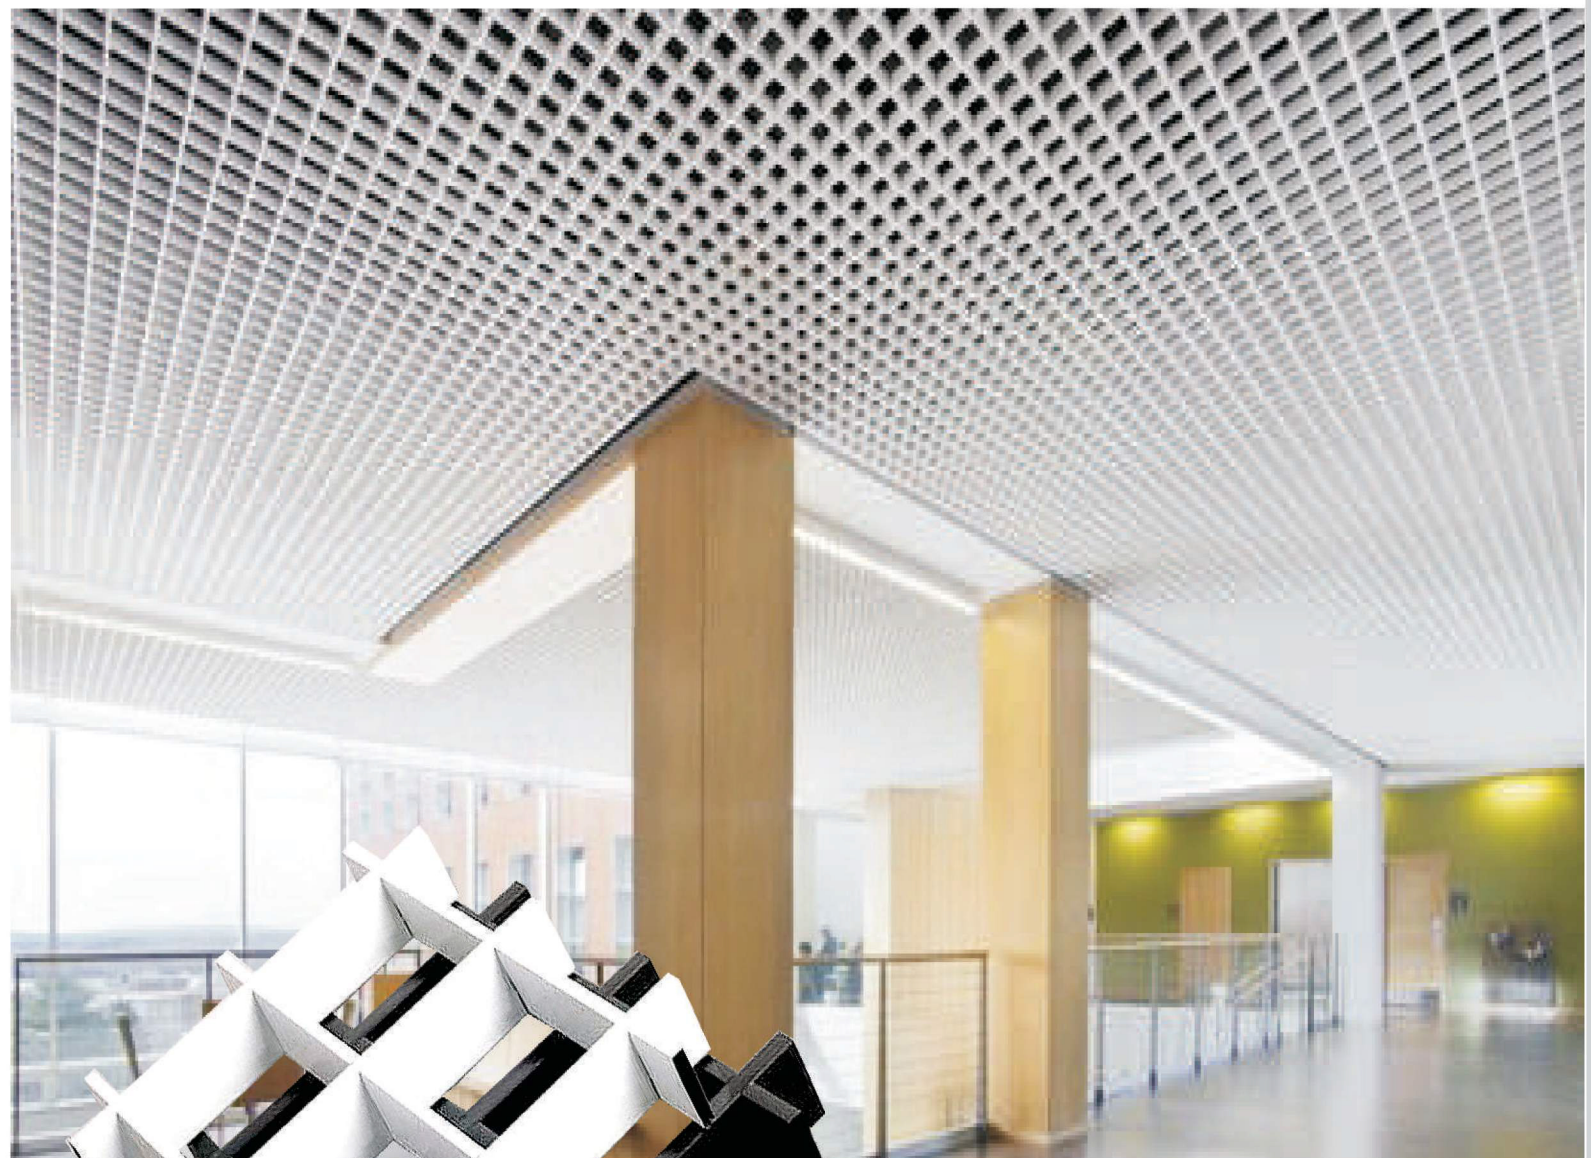

## OPEN CELL CEILING

FROM: 50MM to 200MM SQ

### OPEN CELL CEILING

From 50 mm sq - 200 mm sq

In square and rectangle tiles

Multi color shades combined with grids  
that gives a complete aesthetic look.