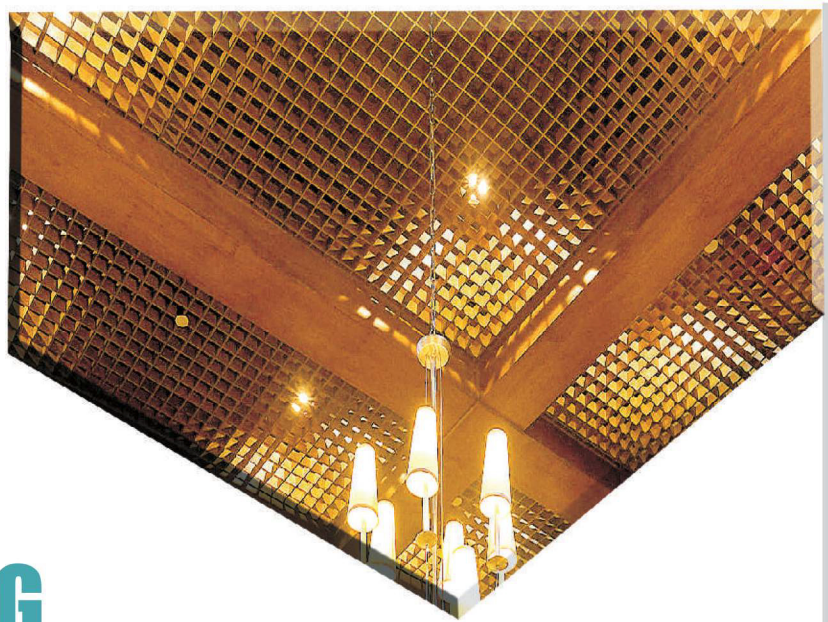

## OPEN CELL CEILING

FROM: 50MM to 200MM SQ

### OPEN CELL CEILING

From 50 mm sq - 200 mm sq

In square and rectangle tiles

Multi color shades combined with grids  
that gives a complete aesthetic look.